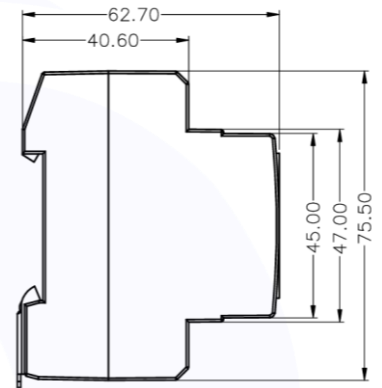

AC-30AU – AUSTRALIA / NZ / ARGENTINA SOCKET

- » Australian Type
- » Quick Installation
- » DIN Rail Mount
- » IP20
- » Highly Reliable Performance

Industrial Grade

Years Warranty

DIN Rail Mount

TECHNICAL PARAMETER

Supply Voltage	250V AC 50/60 Hz
Nominal Current	10-16 Amp
Mounting	Clip For 35mm Din Rail
Grounding	Standard Grounding
Type	Australia, New Zealand, China, Argentina
Material	ABS+PC
Fitting Position	Variable
Color	White
Operating Temperature	-20 To +70°C
Weight	100 gm
Dimensions	76 x 63 x 45
Certification	CE, RoHS Compliance

DIMENSIONS

Support Type I

OTHER SOCKET

USA

ITALIAN

AUSTRALIA

UK/CANADA

UNIVERSAL