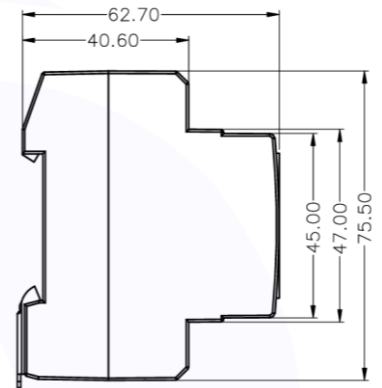

AC-30F – FRANCE / POLAND / DENMARK SOCKET

- » France Type
- » Quick Installation
- » DIN Rail Mount
- » IP20
- » Highly Reliable Performance

Industrial Grade

2 Years Warranty

DIN Rail Mount

TECHNICAL PARAMETER

Supply Voltage	250V AC 50/60 Hz
Nominal Current	10-16 Amp
Mounting	Clip For 35mm Din Rail
Grounding	Standard Grounding
Type	France, Poland, Denmark, Czech Republic
Material	ABS+PC
Fitting Position	Variable
Color	White
Operating Temperature	-20 To +70°C
Weight	100 gm
Dimensions	76 x 63 x 45
Certification	CE, RoHS Compliance

DIMENSIONS

Support Type C & F

OTHER SOCKET

USA

ITALIAN

AUSTRALIA

UK/CANADA

UNIVERSAL