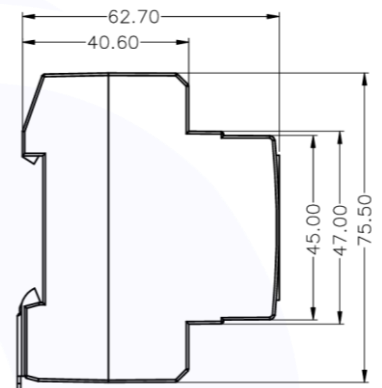

AC-30G - GERMAN / EUROPIAN / FINLAND / SPAIN SOCKET

- » German / European Type
- » Quick Installation
- » DIN Rail Mount
- » IP20
- » Highly Reliable Performance

Industrial Grade

2 Years Warranty

DIN Rail Mount

TECHNICAL PARAMETER

Supply Voltage	250V AC 50/60 Hz
Nominal Current	10-16 Amp
Mounting	Clip For 35mm Din Rail
Grounding	Standard Grounding
Type	Germany, Austria, Netherlands, Sweden, Finland, Norway, Portugal, Spain
Material	ABS+PC
Fitting Position	Variable
Color	White
Operating Temperature	-20 To +70°C
Weight	100 gm
Dimensions	76 x 63 x 45
Certification	CE, RoHS Compliance

DIMENSIONS

Support Type C & E

OTHER SOCKET

USA

ITALIAN

AUSTRALIA

UK/CANADA

UNIVERSAL