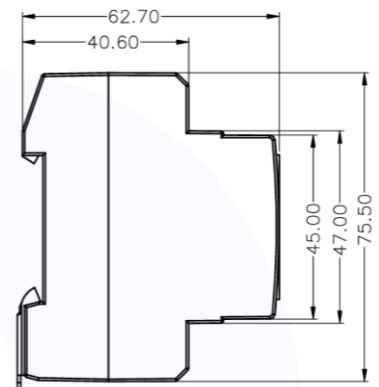

## AC-30IT - ITALY / CHILE / URUGUAY SOCKET

- » Italy Type
- » Quick Installation
- » DIN Rail Mount
- » IP20
- » Highly Reliable Performance

Industrial Grade

Years Warranty

DIN Rail Mount

### TECHNICAL PARAMETER

Supply Voltage	250V AC 50/60 Hz
Nominal Current	10-16 Amp
Mounting	Clip For 35mm Din Rail
Grounding	Standard Grounding
Type	Italy, Chile, Uruguay
Material	ABS+PC
Fitting Position	Variable
Color	White
Operating Temperature	-20 To +70°C
Weight	100 gm
Dimensions	76 x 63 x 45
Certification	CE, RoHS Compliance

### DIMENSIONS

Support Type C & L